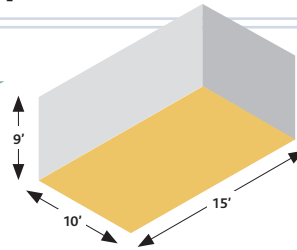

### STORAGE UNIT DIMENSIONS

HEIGHT	WIDTH	DEPTH
9 FT	5 FT	10 FT

[ Great for storing one room of small furniture. ]

10' x 10'

STORAGE  
UNIT SIZE

### STORAGE UNIT DIMENSIONS

HEIGHT	WIDTH	DEPTH
9 FT	10 FT	10 FT

[ This is the size of an average bedroom. ]

10' x 15'

STORAGE  
UNIT SIZE

### STORAGE UNIT DIMENSIONS

HEIGHT	WIDTH	DEPTH
9 FT	10 FT	15 FT

[ This is the size of an average living room. ]

10' x 20'

STORAGE  
UNIT SIZE