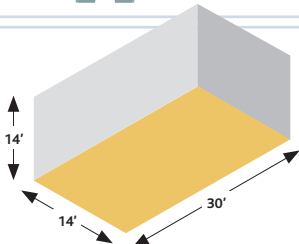

### STORAGE UNIT DIMENSIONS

HEIGHT	WIDTH	DEPTH
9 FT	10 FT	20 FT

[ Ideal for two to three bedroom homes with appliances. ]

10' x 30'

STORAGE  
UNIT SIZE

### STORAGE UNIT DIMENSIONS

HEIGHT	WIDTH	DEPTH
9 FT	10 FT	30 FT

[ Good space to fill a house full of contents.. ]

14' x 30'

STORAGE  
UNIT SIZE