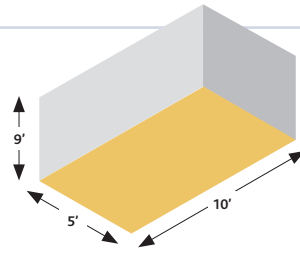

# Self Storage Size Guide

ALL  
SECURED  
STORAGE

816.503.9948

5' x 10'

STORAGE  
UNIT SIZE

### STORAGE UNIT DIMENSIONS

HEIGHT	WIDTH	DEPTH
9 FT	5 FT	10 FT

[ Great for storing one room of small furniture. ]

10' x 10'

STORAGE  
UNIT SIZE

### STORAGE UNIT DIMENSIONS

HEIGHT	WIDTH	DEPTH
9 FT	10 FT	10 FT

[ This is the size of an average bedroom. ]

10' x 15'

STORAGE  
UNIT SIZE

### STORAGE UNIT DIMENSIONS

HEIGHT	WIDTH	DEPTH
9 FT	10 FT	30 FT

[ Good space to fill a house full of contents.. ]

14' x 30'

STORAGE  
UNIT SIZE