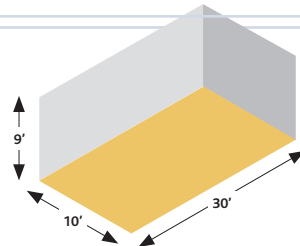

### STORAGE UNIT DIMENSIONS

HEIGHT	WIDTH	DEPTH
9 FT	10 FT	20 FT

[ Ideal for two to three bedroom homes with appliances. ]

10' x 30'

STORAGE  
UNIT SIZE

### STORAGE UNIT DIMENSIONS

HEIGHT	WIDTH	DEPTH
9 FT	10 FT	30 FT

[ Good space to fill a house full of contents.. ]

14' x 30'

STORAGE  
UNIT SIZE