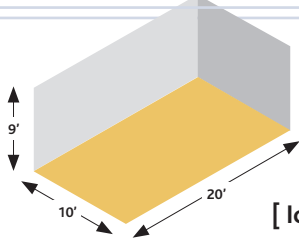

### STORAGE UNIT DIMENSIONS

HEIGHT	WIDTH	DEPTH
9 FT	5 FT	10 FT

[ Great for storing one room of small furniture. ]

10' x 10'

STORAGE  
UNIT SIZE

### STORAGE UNIT DIMENSIONS

HEIGHT	WIDTH	DEPTH
9 FT	10 FT	10 FT

[ This is the size of an average bedroom. ]

10' x 15'

STORAGE  
UNIT SIZE

### STORAGE UNIT DIMENSIONS

HEIGHT	WIDTH	DEPTH
9 FT	10 FT	15 FT

[ This is the size of an average living room. ]

10' x 20'

STORAGE  
UNIT SIZE