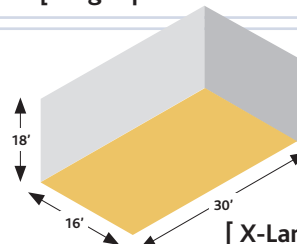

### STORAGE UNIT DIMENSIONS

HEIGHT	WIDTH	DEPTH
14 FT	14 FT	30 FT

[ Large space. Store household contents or a vehicle. ]

16' x 30'

STORAGE  
UNIT SIZE