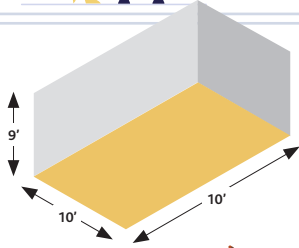

# Self Storage Size Guide

ALL  
SECURED  
STORAGE

816.503.9948

5' x 10'

STORAGE  
UNIT SIZE

### STORAGE UNIT DIMENSIONS

HEIGHT	WIDTH	DEPTH
9 FT	5 FT	10 FT

[ Great for storing one room of small furniture. ]

10' x 10'

STORAGE  
UNIT SIZE

### STORAGE UNIT DIMENSIONS

HEIGHT	WIDTH	DEPTH
9 FT	10 FT	10 FT

[ This is the size of an average bedroom. ]

10' x 15'

STORAGE  
UNIT SIZE